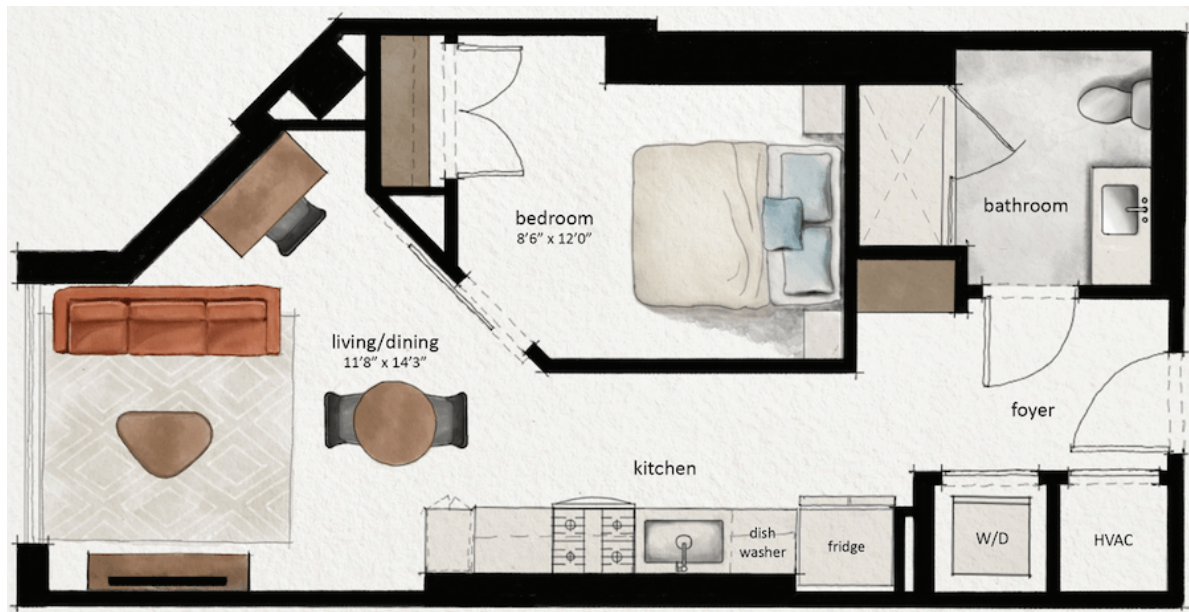

S3A

1 BED | 1 BATH

572

SQ. FT.

	110 19th Avenue S Nashville, TN 37203
	livefallyn.com

Floor plans are artist's rendering. All dimensions are approximate. Actual product and specifications may vary in dimension or detail. Not all features are available in every apartment home. Prices and availability are subject to change. Rent is based on monthly frequency. Additional fees may apply, such as but not limited to package delivery, trash, water, amenities, etc. Please see a representative for details.