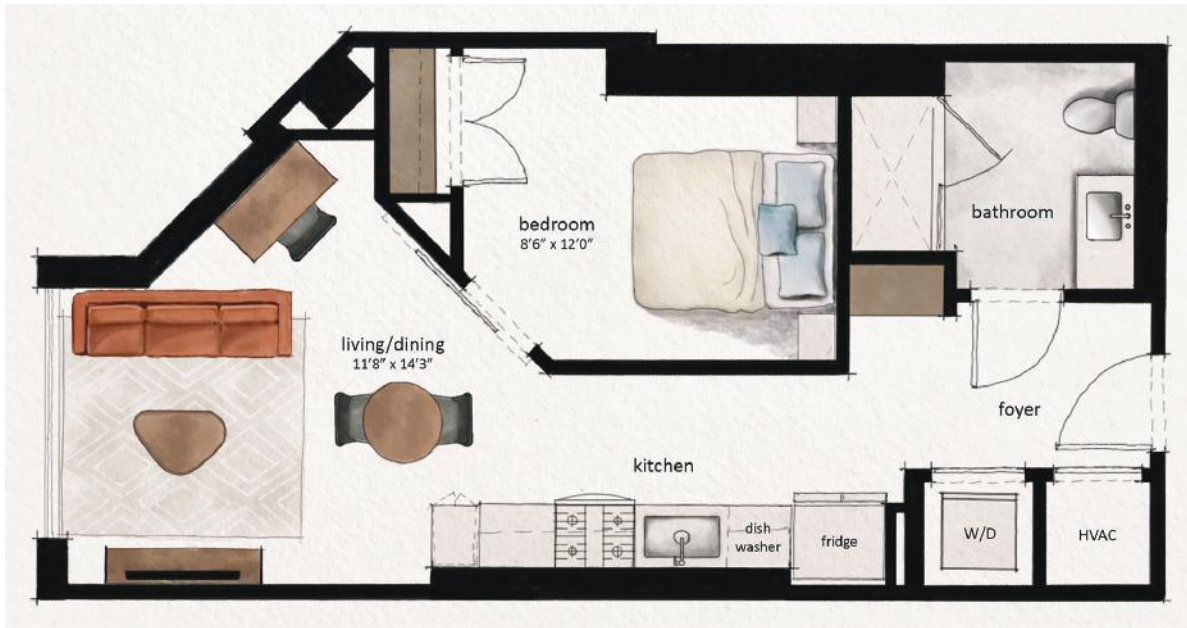

# S3

STUDIO | 1 BATH

# 572

SQ. FT.

	110 19th Avenue S   Nashville, TN 37203
	livefallyn.com

*Floor plans are artist's rendering. All dimensions are approximate. Actual product and specifications may vary in dimension or detail. Not all features are available in every apartment home. Prices and availability are subject to change. Rent is based on monthly frequency. Additional fees may apply, such as but not limited to package delivery, trash, water, amenities, etc. Please see a representative for details.*