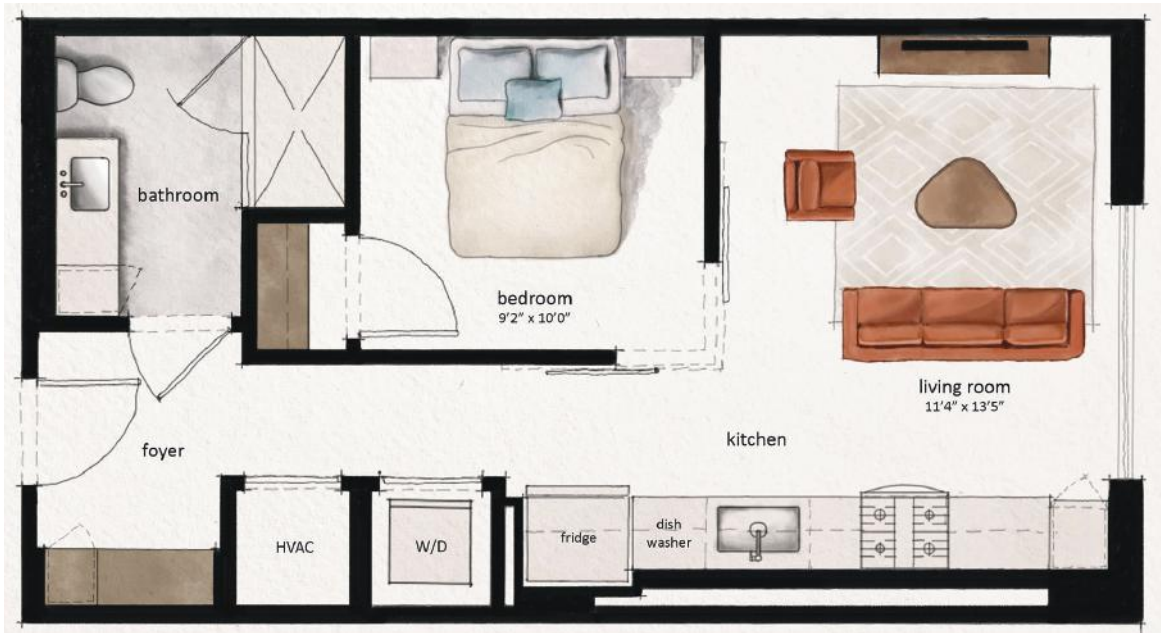

S1

STUDIO | 1 BATH

553

SQ. FT.

	110 19th Avenue S Nashville, TN 37203
	livefallyn.com

Floor plans are artist's rendering. All dimensions are approximate. Actual product and specifications may vary in dimension or detail. Not all features are available in every apartment home. Prices and availability are subject to change. Rent is based on monthly frequency. Additional fees may apply, such as but not limited to package delivery, trash, water, amenities, etc. Please see a representative for details.