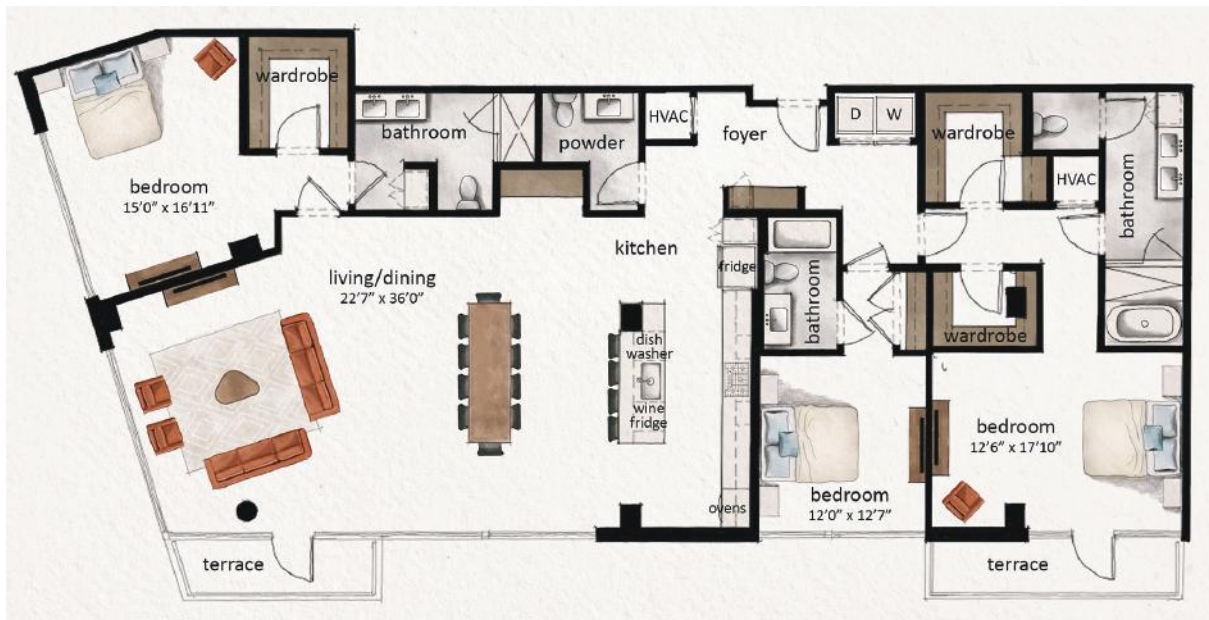

# PHC3

3 BED | 3.5 BATH

# 2597

SQ. FT.

	110 19th Avenue S   Nashville, TN 37203
	livefallyn.com

Floor plans are artist's rendering. All dimensions are approximate. Actual product and specifications may vary in dimension or detail. Not all features are available in every apartment home. Prices and availability are subject to change. Rent is based on monthly frequency. Additional fees may apply, such as but not limited to package delivery, trash, water, amenities, etc. Please see a representative for details.