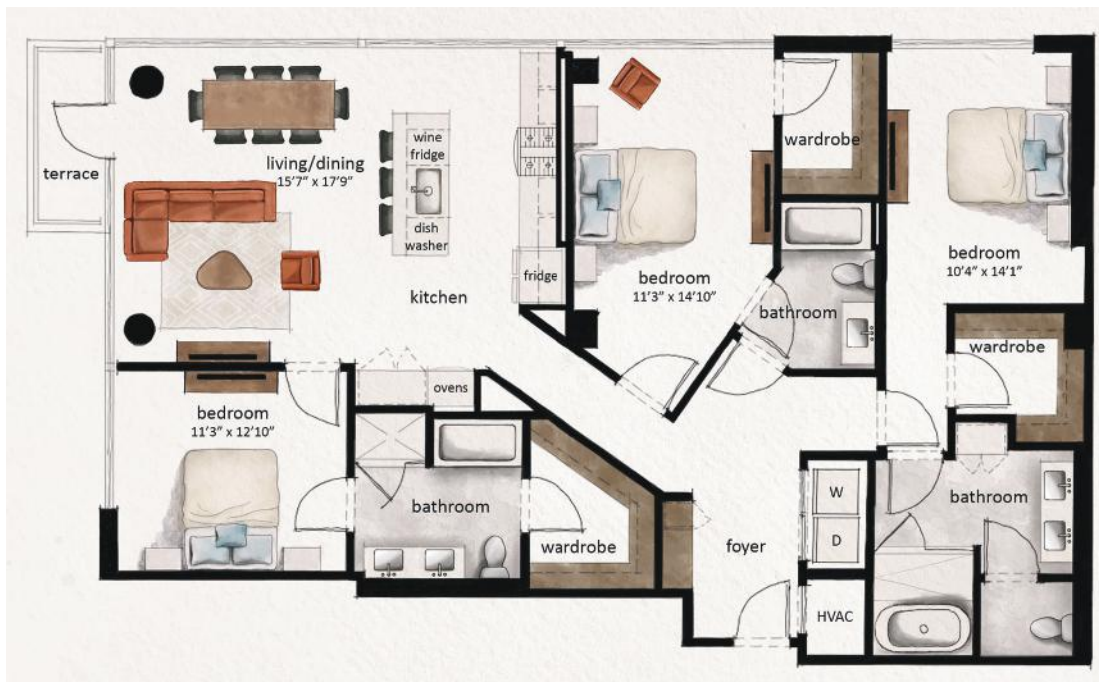

PHC2

3 BED | 3 BATH

1779

SQ. FT.

	110 19th Avenue S Nashville, TN 37203
	livefallyn.com

Floor plans are artist's rendering. All dimensions are approximate. Actual product and specifications may vary in dimension or detail. Not all features are available in every apartment home. Prices and availability are subject to change. Rent is based on monthly frequency. Additional fees may apply, such as but not limited to package delivery, trash, water, amenities, etc. Please see a representative for details.