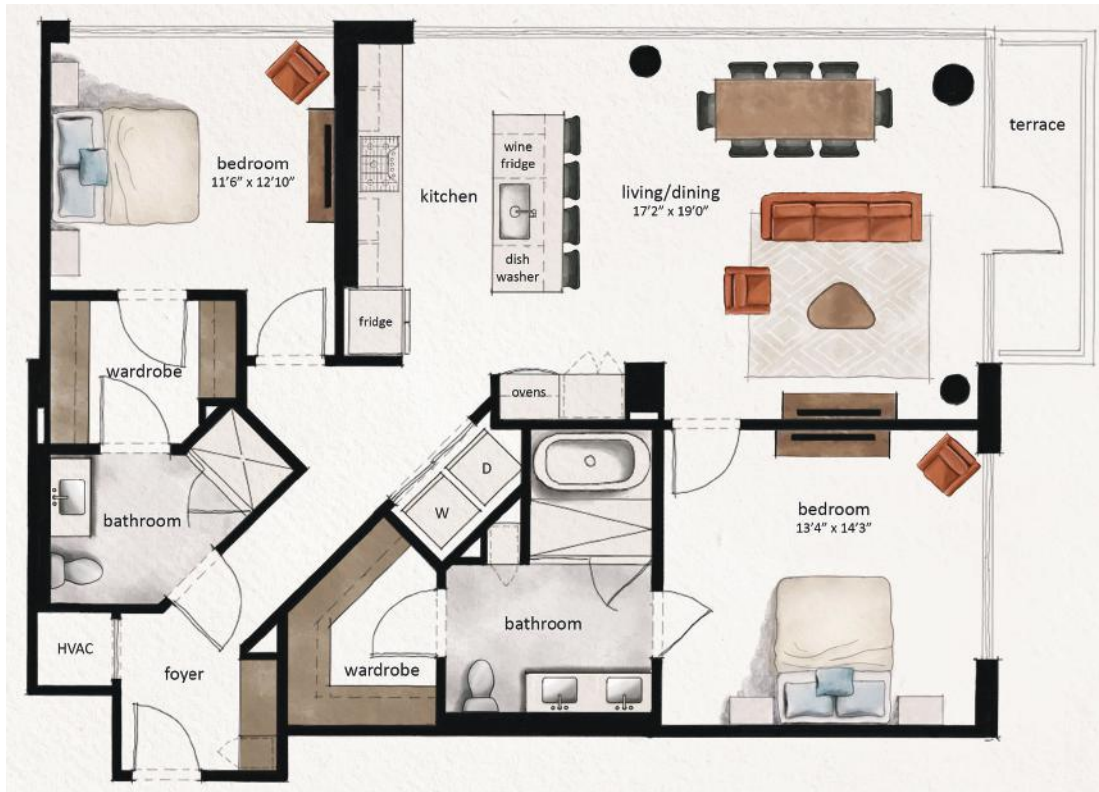

PHB6

2 BED | 2 BATH

1399

SQ. FT.

fallyn

110 19th Avenue S | Nashville, TN 37203

livefallyn.com

Floor plans are artist's rendering. All dimensions are approximate. Actual product and specifications may vary in dimension or detail. Not all features are available in every apartment home. Prices and availability are subject to change. Rent is based on monthly frequency. Additional fees may apply, such as but not limited to package delivery, trash, water, amenities, etc. Please see a representative for details.