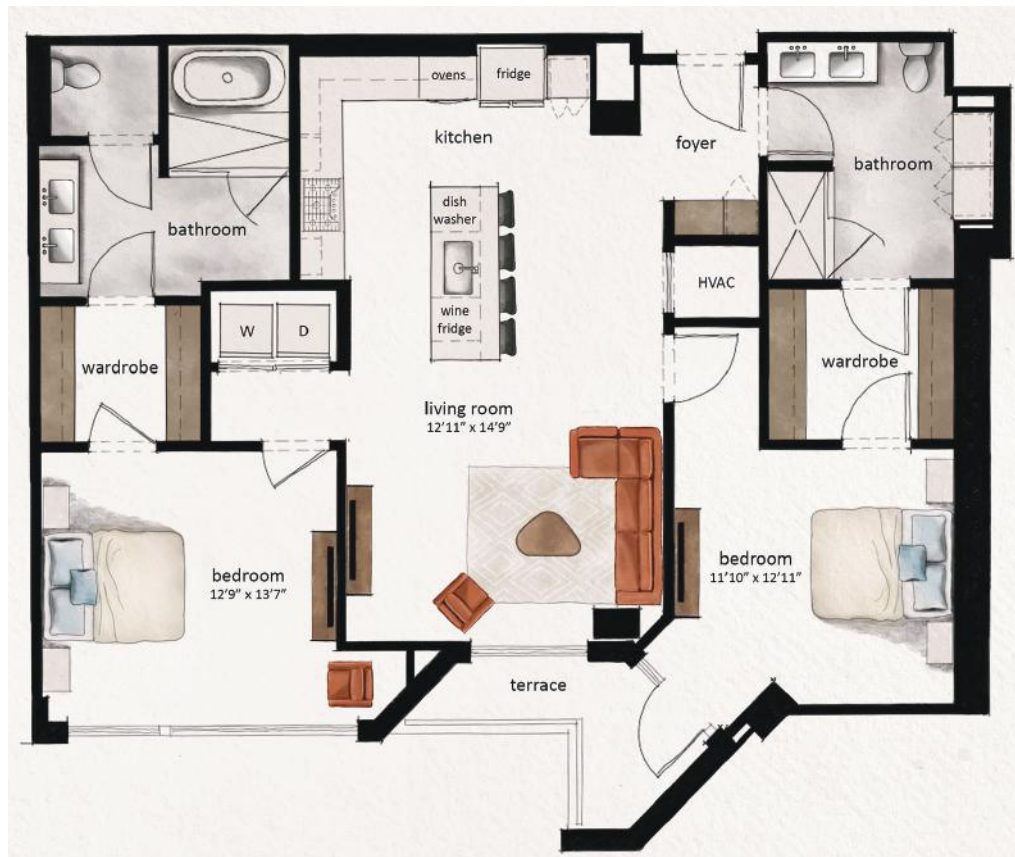

PHB5

2 BED | 2 BATH

1331

SQ. FT.

fallyn

110 19th Avenue S | Nashville, TN 37203

livefallyn.com

Floor plans are artist's rendering. All dimensions are approximate. Actual product and specifications may vary in dimension or detail. Not all features are available in every apartment home. Prices and availability are subject to change. Rent is based on monthly frequency. Additional fees may apply, such as but not limited to package delivery, trash, water, amenities, etc. Please see a representative for details.