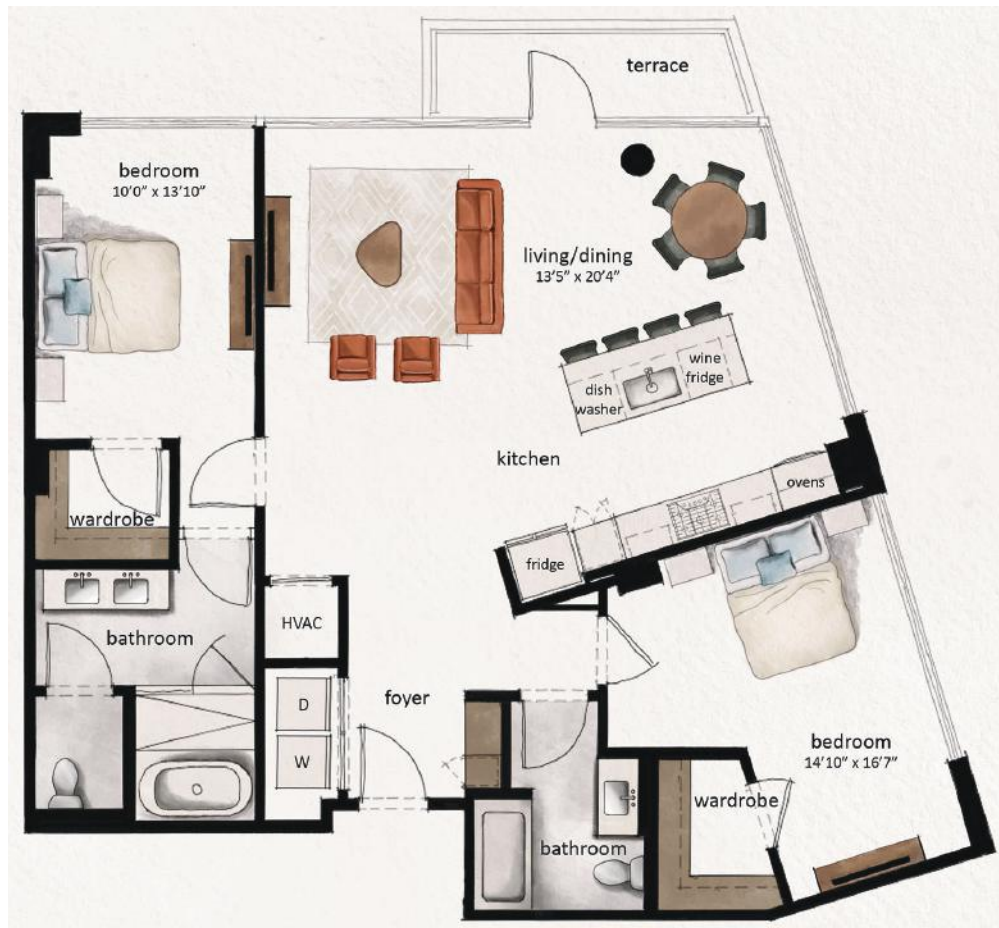

PHB4

2 BED | 2 BATH

1324

SQ. FT.

fallyn

110 19th Avenue S | Nashville, TN 37203

livefallyn.com

Floor plans are artist's rendering. All dimensions are approximate. Actual product and specifications may vary in dimension or detail. Not all features are available in every apartment home. Prices and availability are subject to change. Rent is based on monthly frequency. Additional fees may apply, such as but not limited to package delivery, trash, water, amenities, etc. Please see a representative for details.