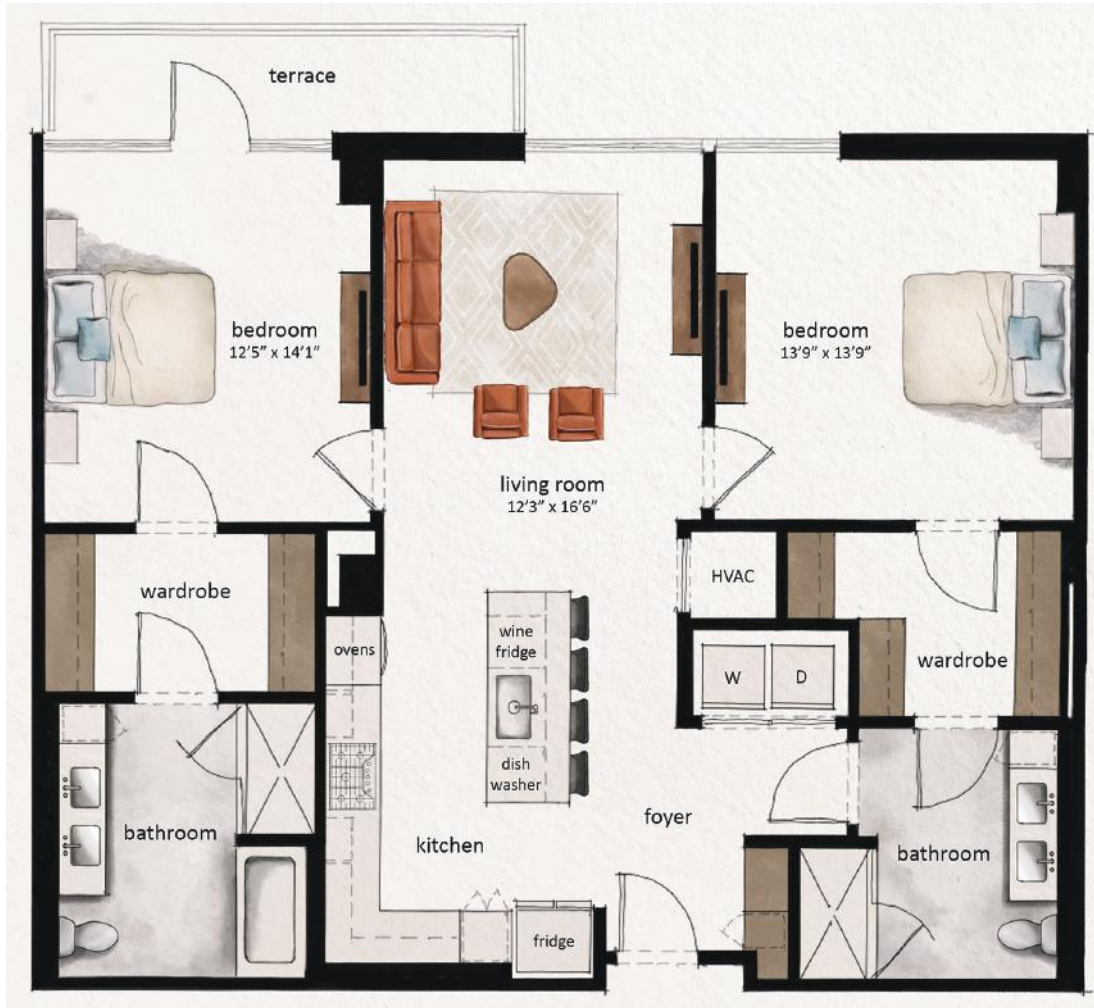

PHB3

2 BED | 2 BATH

1270

SQ. FT.

fallyn

110 19th Avenue S | Nashville, TN 37203

livefallyn.com

Floor plans are artist's rendering. All dimensions are approximate. Actual product and specifications may vary in dimension or detail. Not all features are available in every apartment home. Prices and availability are subject to change. Rent is based on monthly frequency. Additional fees may apply, such as but not limited to package delivery, trash, water, amenities, etc. Please see a representative for details.