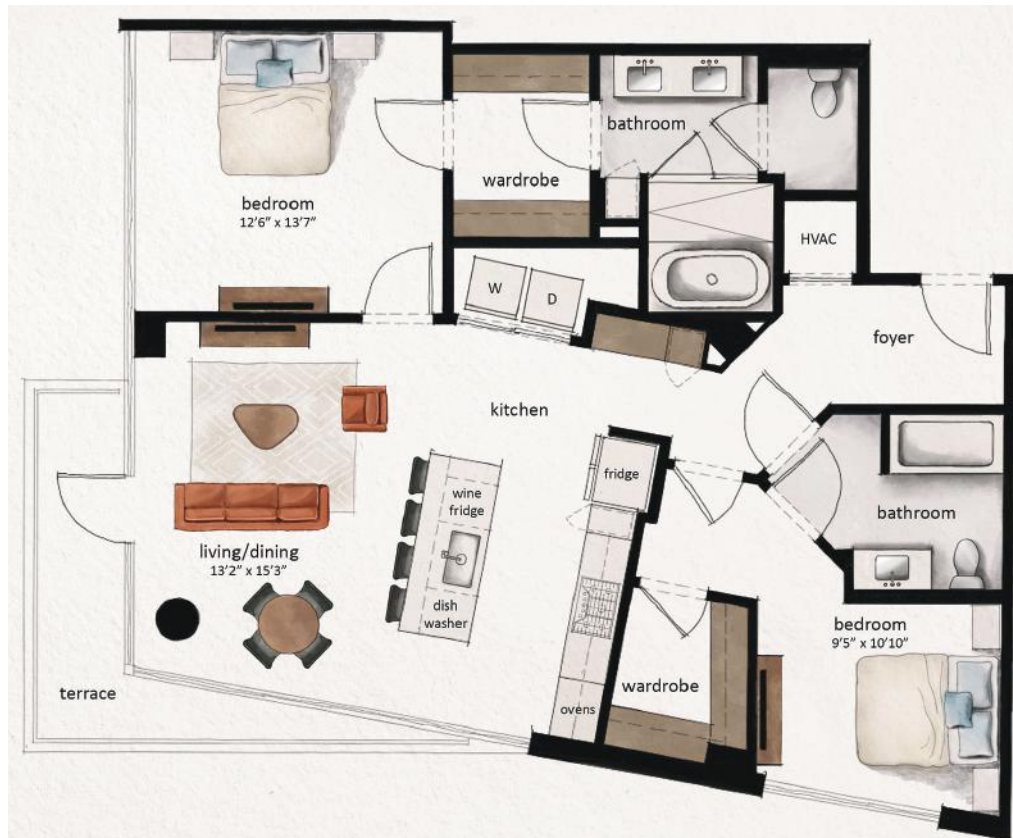

PHB1

2 BED | 2 BATH

1190

SQ. FT.

fallyn

110 19th Avenue S | Nashville, TN 37203

livefallyn.com

Floor plans are artist's rendering. All dimensions are approximate. Actual product and specifications may vary in dimension or detail. Not all features are available in every apartment home. Prices and availability are subject to change. Rent is based on monthly frequency. Additional fees may apply, such as but not limited to package delivery, trash, water, amenities, etc. Please see a representative for details.