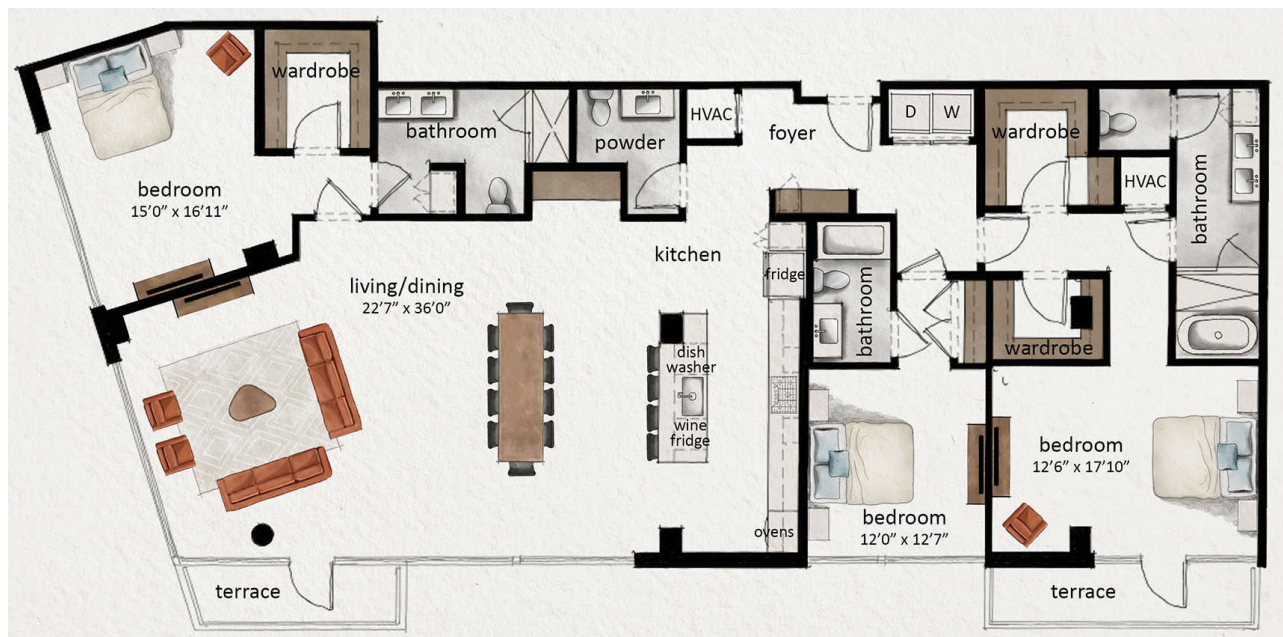

PHC3

3 BED | 3.5 BATH

2597

SQ. FT.

	110 19th Avenue S Nashville, TN 37203
	livefallyn.com

Floor plans are artist's rendering. All dimensions are approximate. Actual product and specifications may vary in dimension or detail. Not all features are available in every apartment. Prices and availability are subject to change. Please see a representative for details.