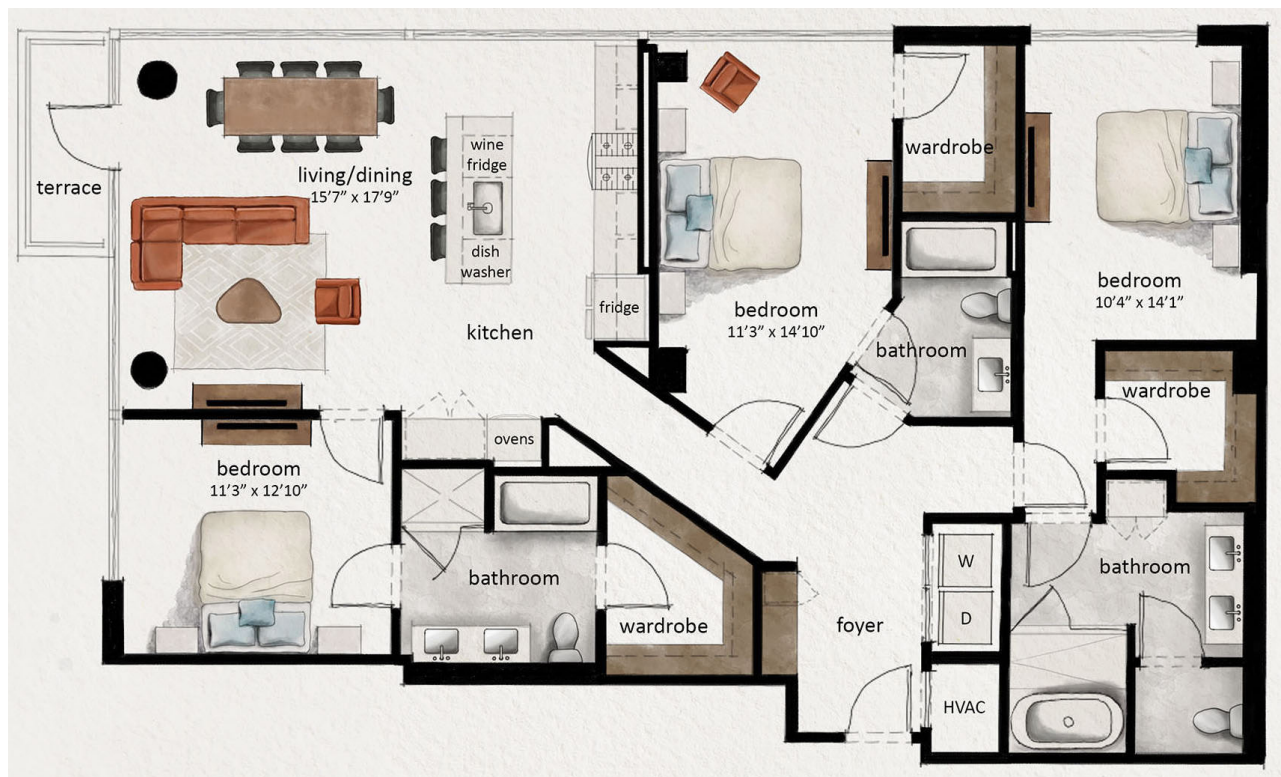

PHC2

3 BED | 3 BATH

1779

SQ. FT.

fallyn

110 19th Avenue S | Nashville, TN 37203

livefallyn.com

Floor plans are artist's rendering. All dimensions are approximate. Actual product and specifications may vary in dimension or detail. Not all features are available in every apartment. Prices and availability are subject to change. Please see a representative for details.