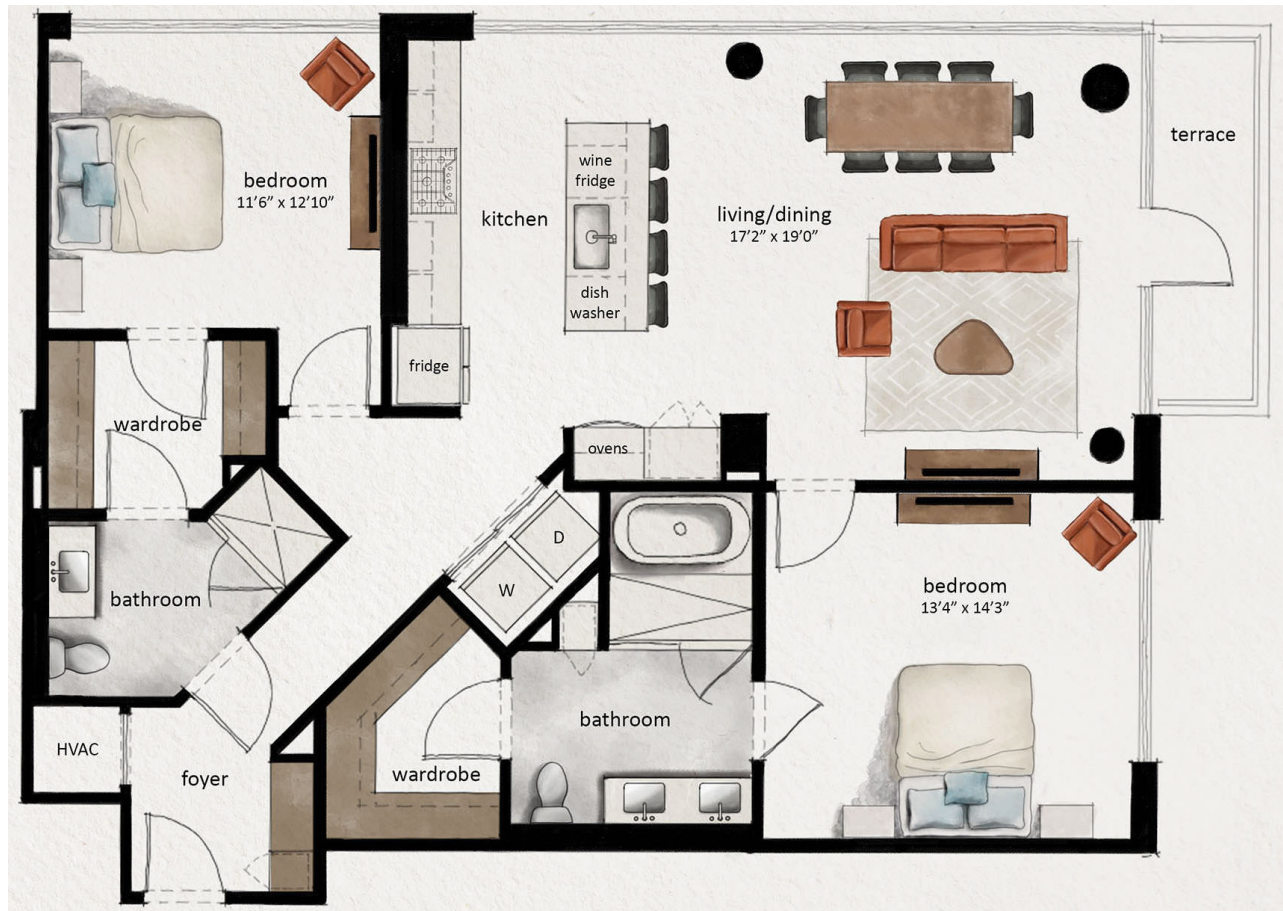

PHB6

2 BED | 2 BATH

1399

SQ. FT.

fallyn

110 19th Avenue S | Nashville, TN 37203

livefallyn.com

Floor plans are artist's rendering. All dimensions are approximate. Actual product and specifications may vary in dimension or detail. Not all features are available in every apartment. Prices and availability are subject to change. Please see a representative for details.