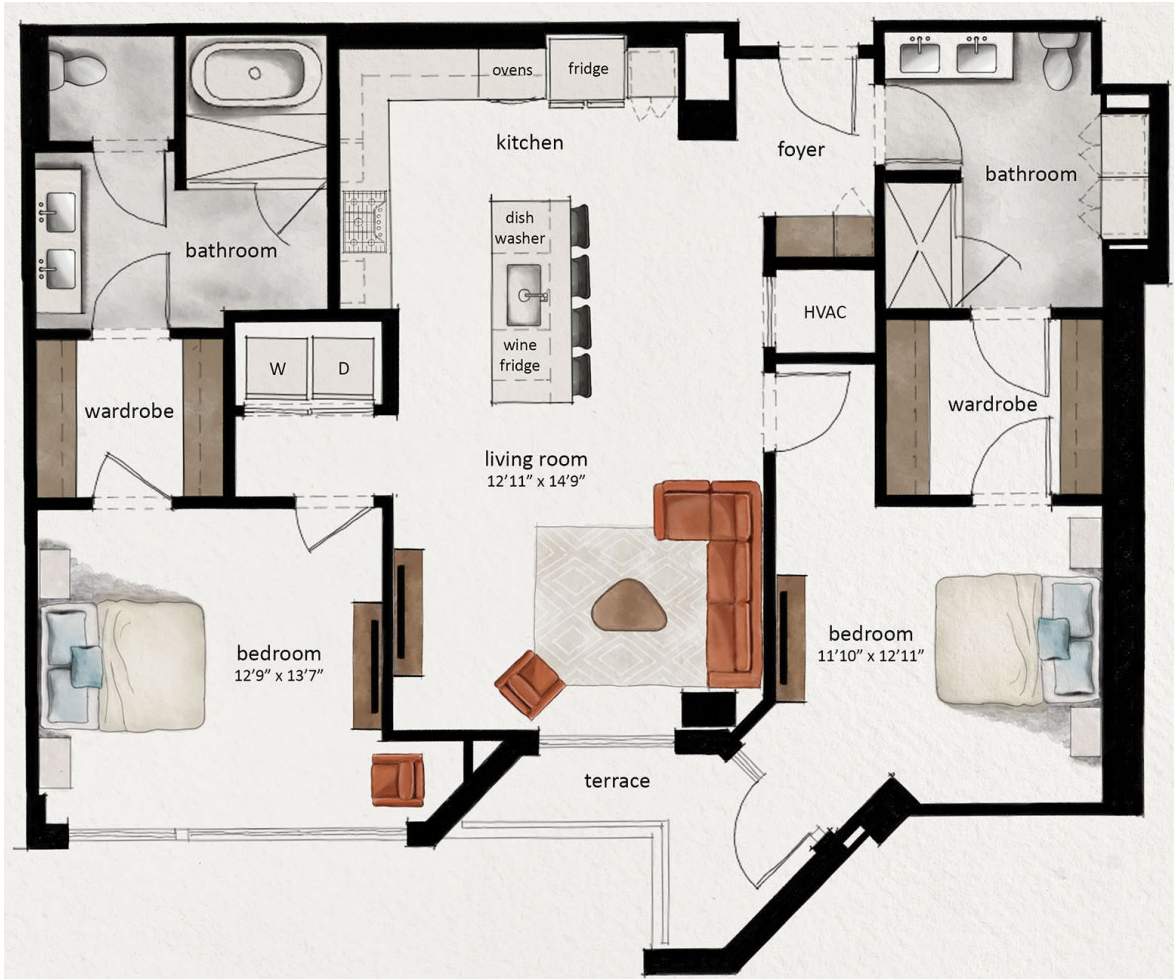

# PHB5

2 BED | 2 BATH

# 1331

SQ. FT.

fallyn

110 19th Avenue S | Nashville, TN 37203

livefallyn.com

*Floor plans are artist's rendering. All dimensions are approximate. Actual product and specifications may vary in dimension or detail. Not all features are available in every apartment. Prices and availability are subject to change. Please see a representative for details.*