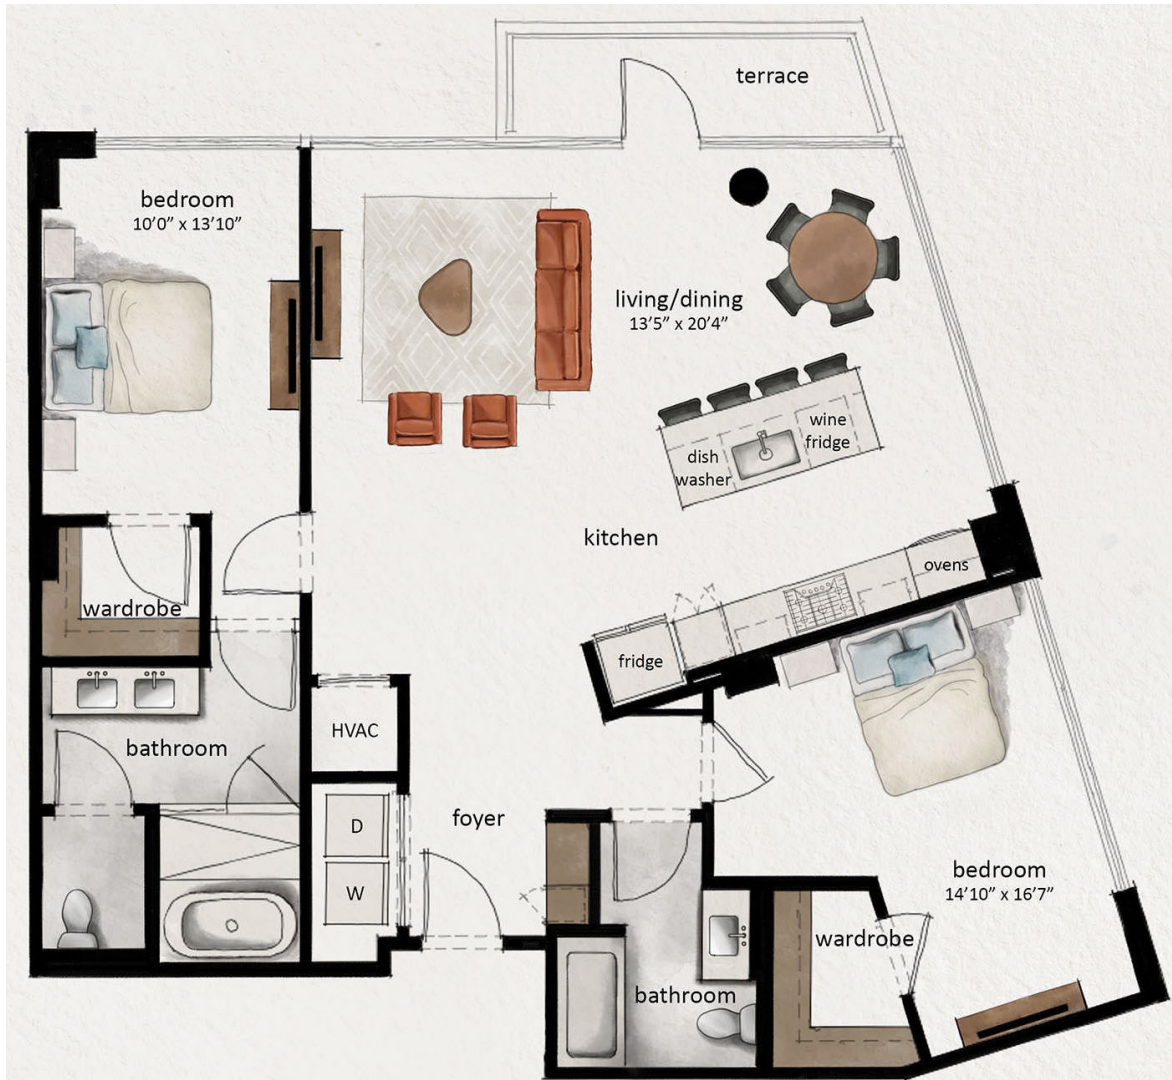

PHB4

2 BED | 2 BATH

1324

SQ. FT.

fallyn

110 19th Avenue S | Nashville, TN 37203

livefallyn.com

Floor plans are artist's rendering. All dimensions are approximate. Actual product and specifications may vary in dimension or detail. Not all features are available in every apartment. Prices and availability are subject to change. Please see a representative for details.