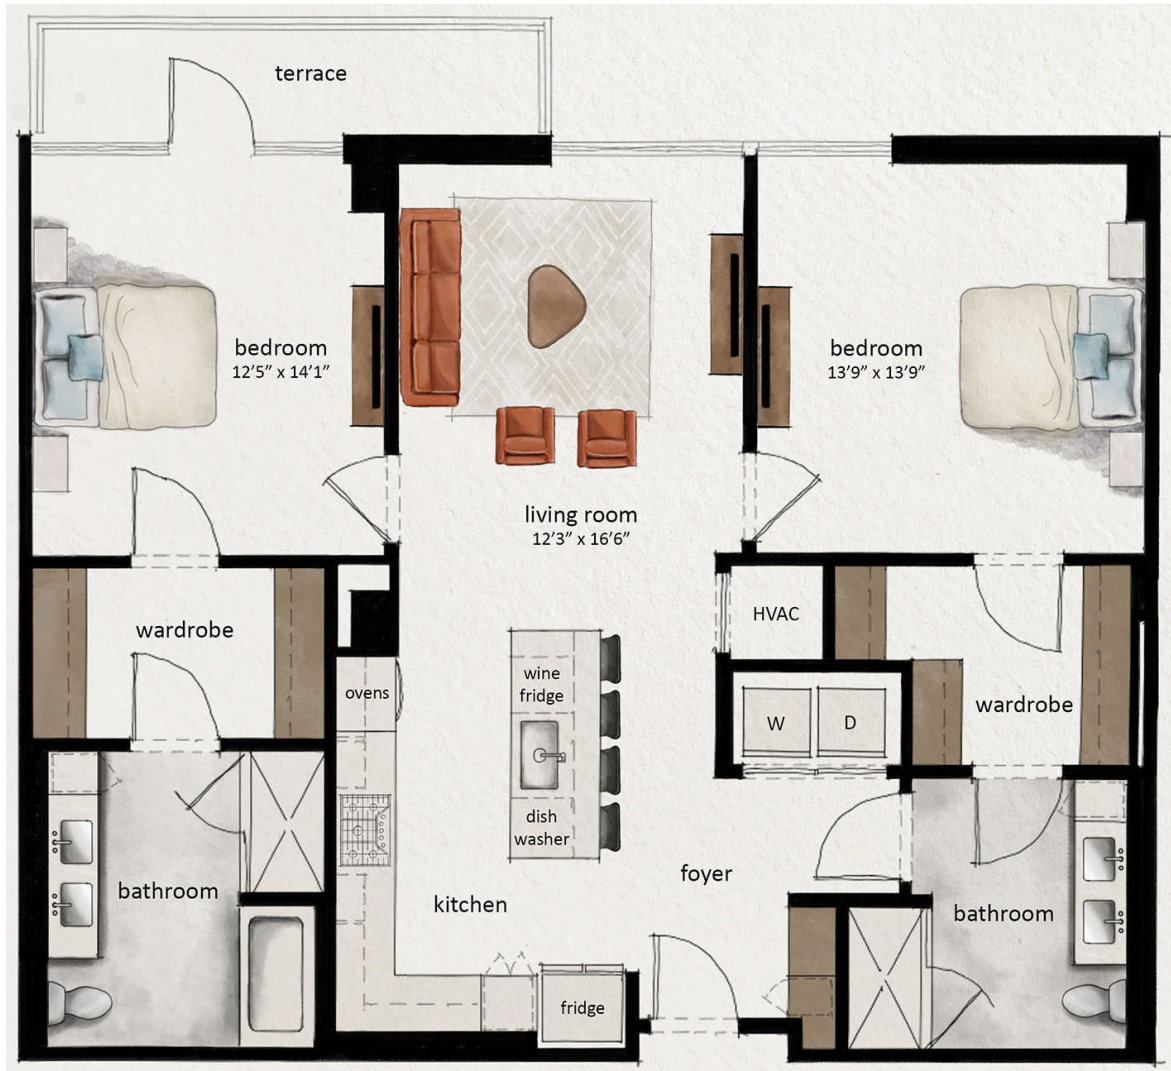

PHB3

2 BED | 2 BATH

1270

SQ. FT.

fallyn

110 19th Avenue S | Nashville, TN 37203

livefallyn.com

Floor plans are artist's rendering. All dimensions are approximate. Actual product and specifications may vary in dimension or detail. Not all features are available in every apartment. Prices and availability are subject to change. Please see a representative for details.