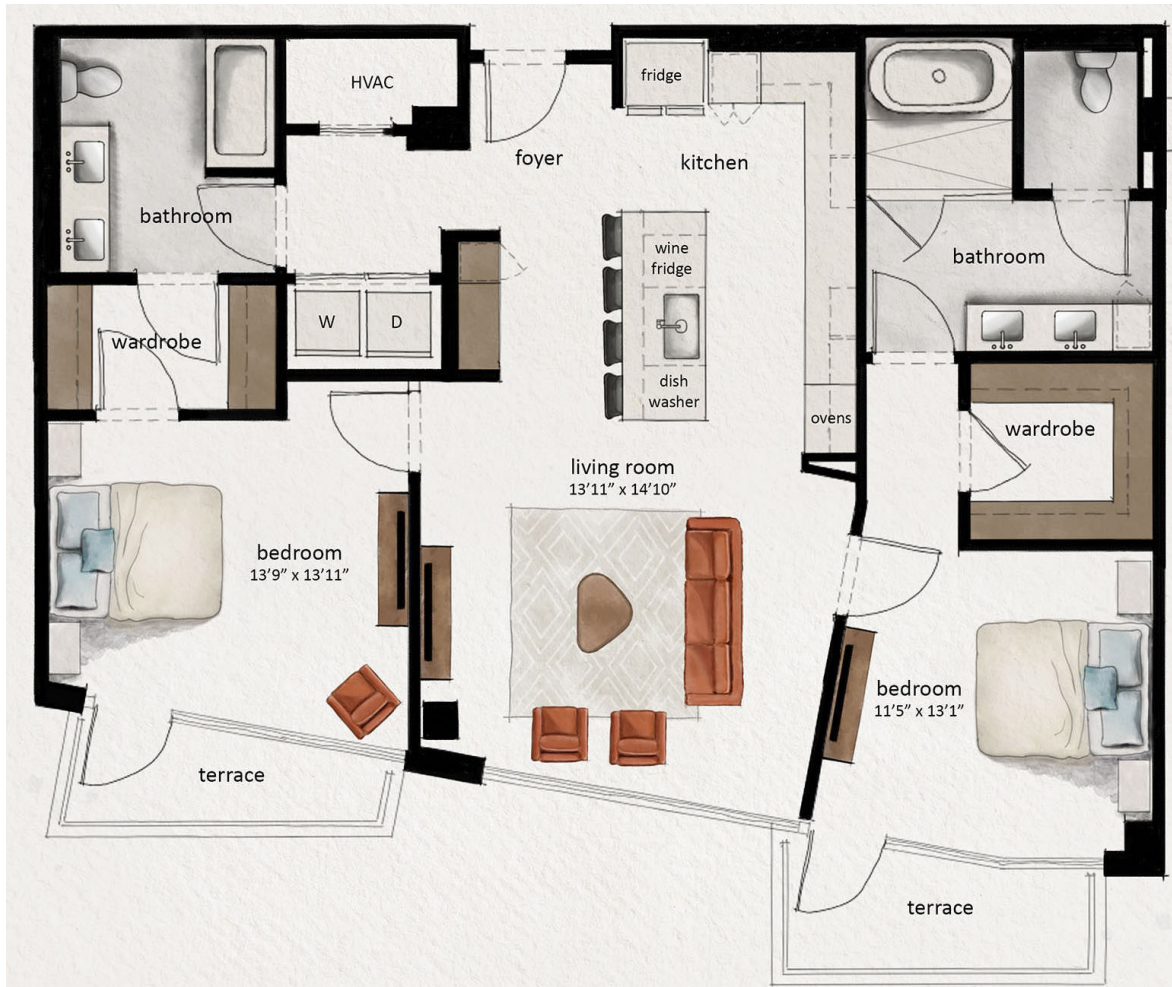

# PHB2

2 BED | 2 BATH

# 1263

SQ. FT.

fallyn

110 19th Avenue S | Nashville, TN 37203

livefallyn.com

*Floor plans are artist's rendering. All dimensions are approximate. Actual product and specifications may vary in dimension or detail. Not all features are available in every apartment. Prices and availability are subject to change. Please see a representative for details.*