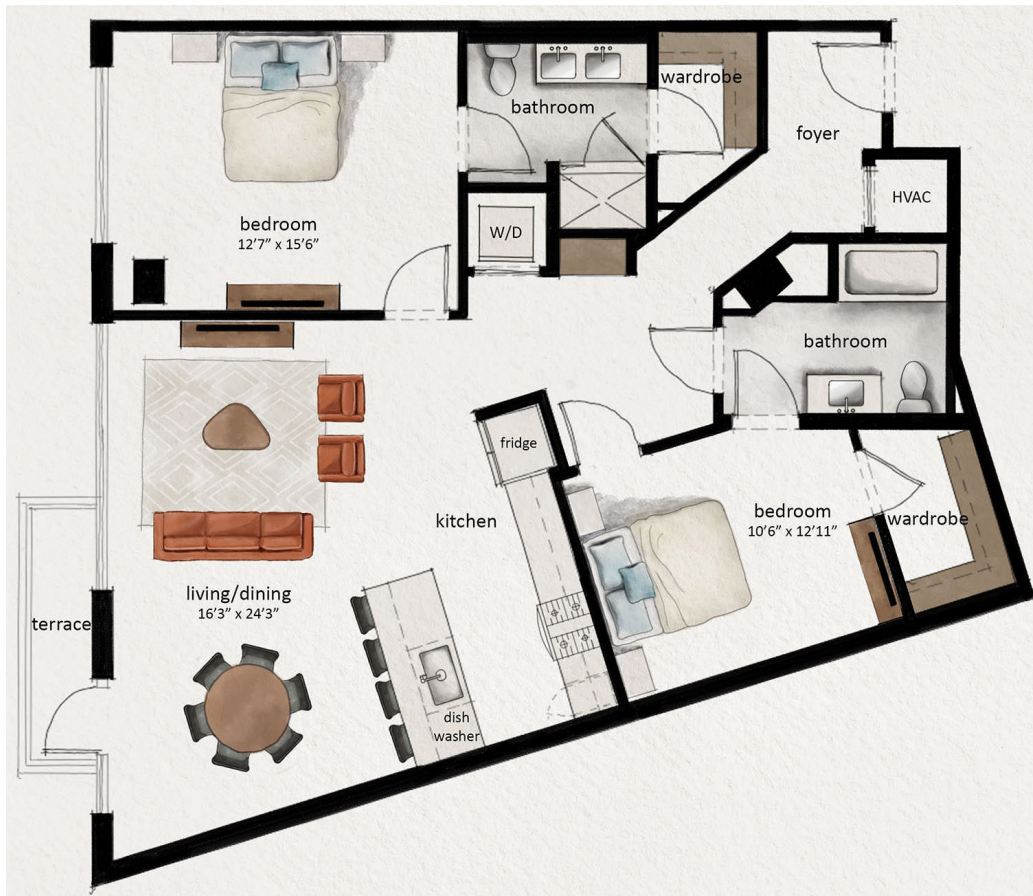

# B4

2 BED | 2 BATH

# 1252

SQ. FT.

# fallyn

110 19th Avenue S | Nashville, TN 37203

livefallyn.com

*Floor plans are artist's rendering. All dimensions are approximate. Actual product and specifications may vary in dimension or detail. Not all features are available in every apartment. Prices and availability are subject to change. Please see a representative for details.*