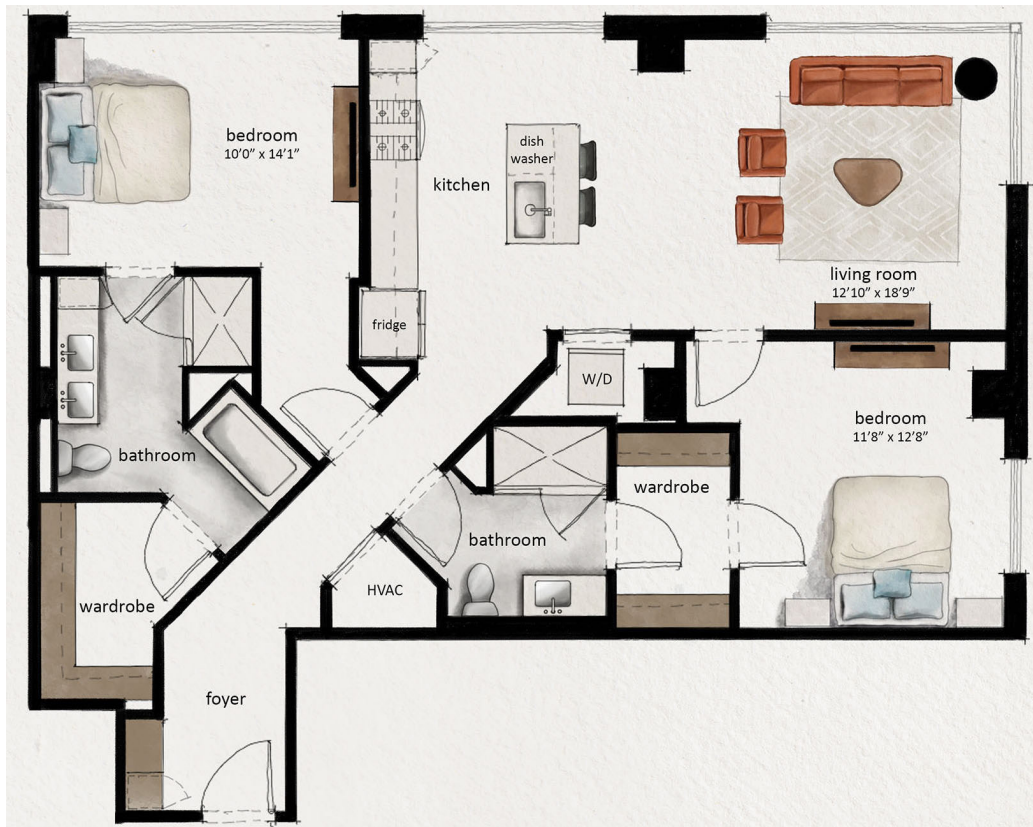

B3

2 BED | 2 BATH

1247

SQ. FT.

fallyn

110 19th Avenue S | Nashville, TN 37203

livefallyn.com

Floor plans are artist's rendering. All dimensions are approximate. Actual product and specifications may vary in dimension or detail. Not all features are available in every apartment. Prices and availability are subject to change. Please see a representative for details.