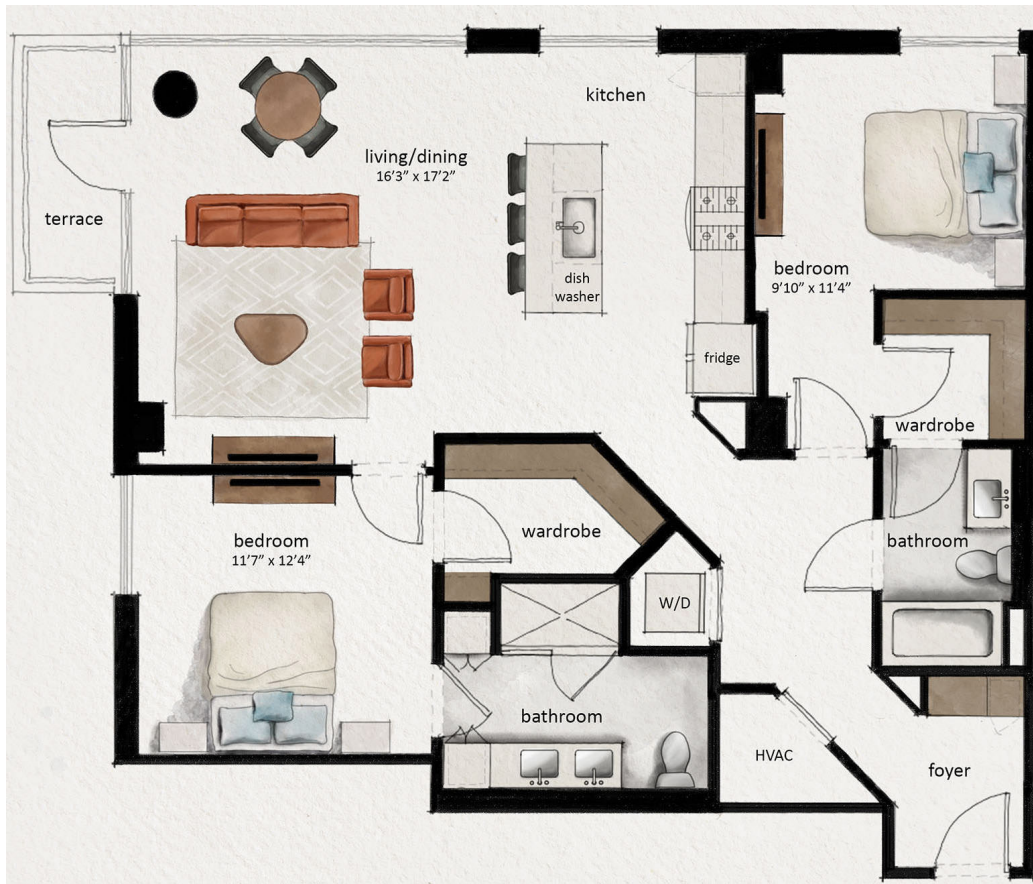

# B2

2 BED | 2 BATH

# 1220

SQ. FT.

# fallyn

110 19th Avenue S | Nashville, TN 37203

livefallyn.com

*Floor plans are artist's rendering. All dimensions are approximate. Actual product and specifications may vary in dimension or detail. Not all features are available in every apartment. Prices and availability are subject to change. Please see a representative for details.*