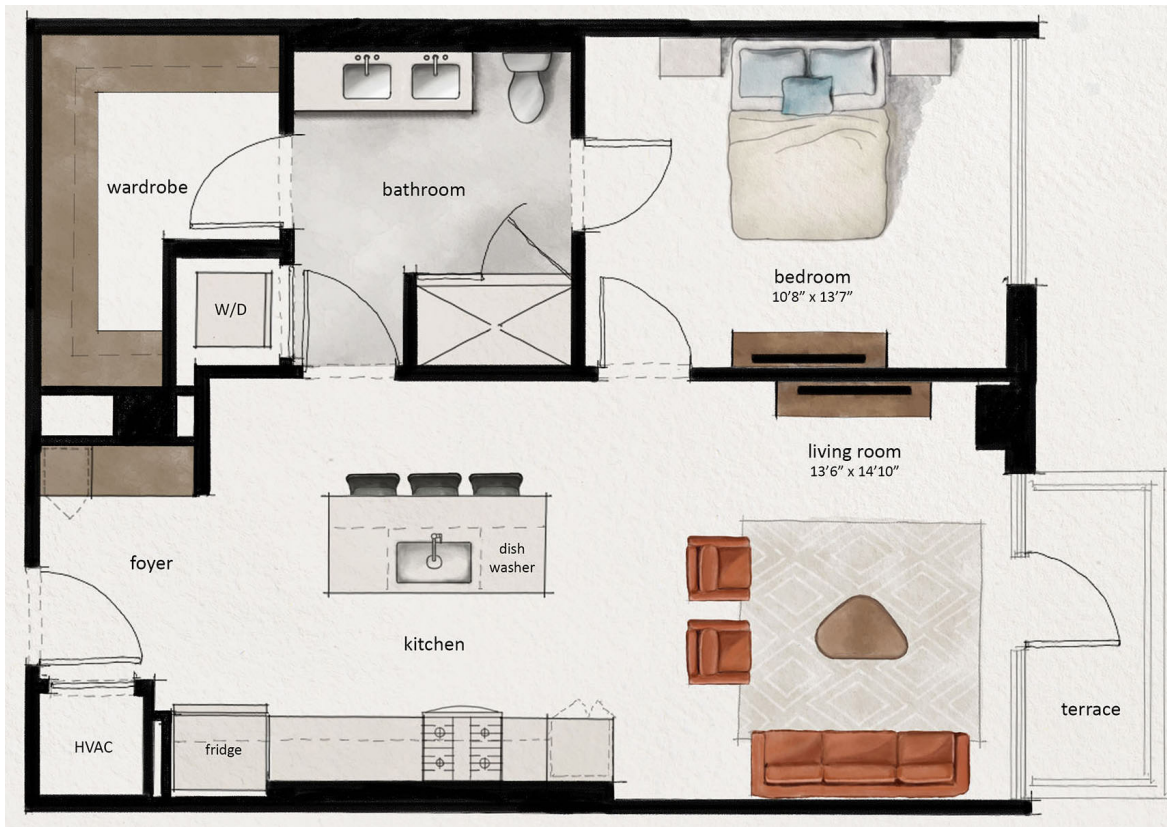

A10

1 BED | 1 BATH

813

SQ. FT.

fallyn

110 19th Avenue S | Nashville, TN 37203

livefallyn.com

Floor plans are artist's rendering. All dimensions are approximate. Actual product and specifications may vary in dimension or detail. Not all features are available in every apartment. Prices and availability are subject to change. Please see a representative for details.