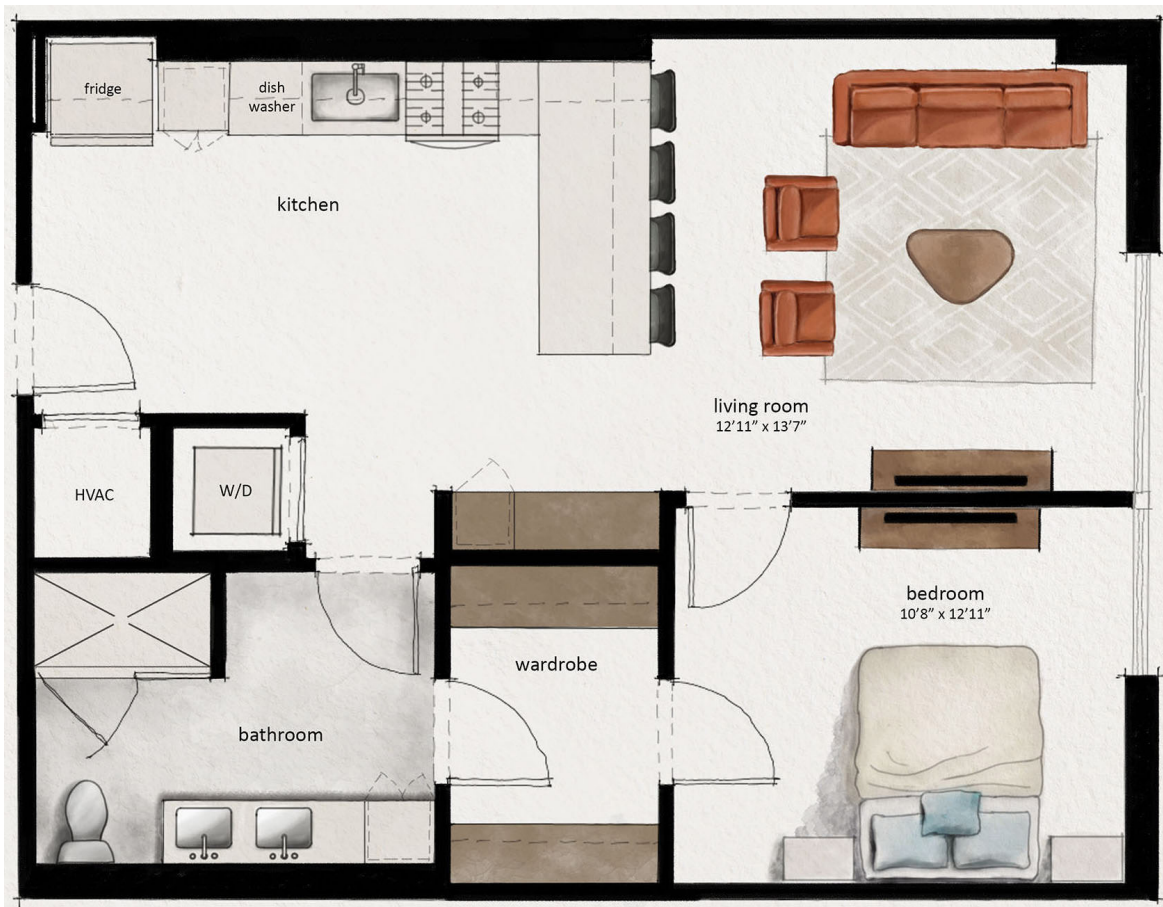

A9

1 BED | 1 BATH

800

SQ. FT.

fallyn

110 19th Avenue S | Nashville, TN 37203

livefallyn.com

Floor plans are artist's rendering. All dimensions are approximate. Actual product and specifications may vary in dimension or detail. Not all features are available in every apartment. Prices and availability are subject to change. Please see a representative for details.