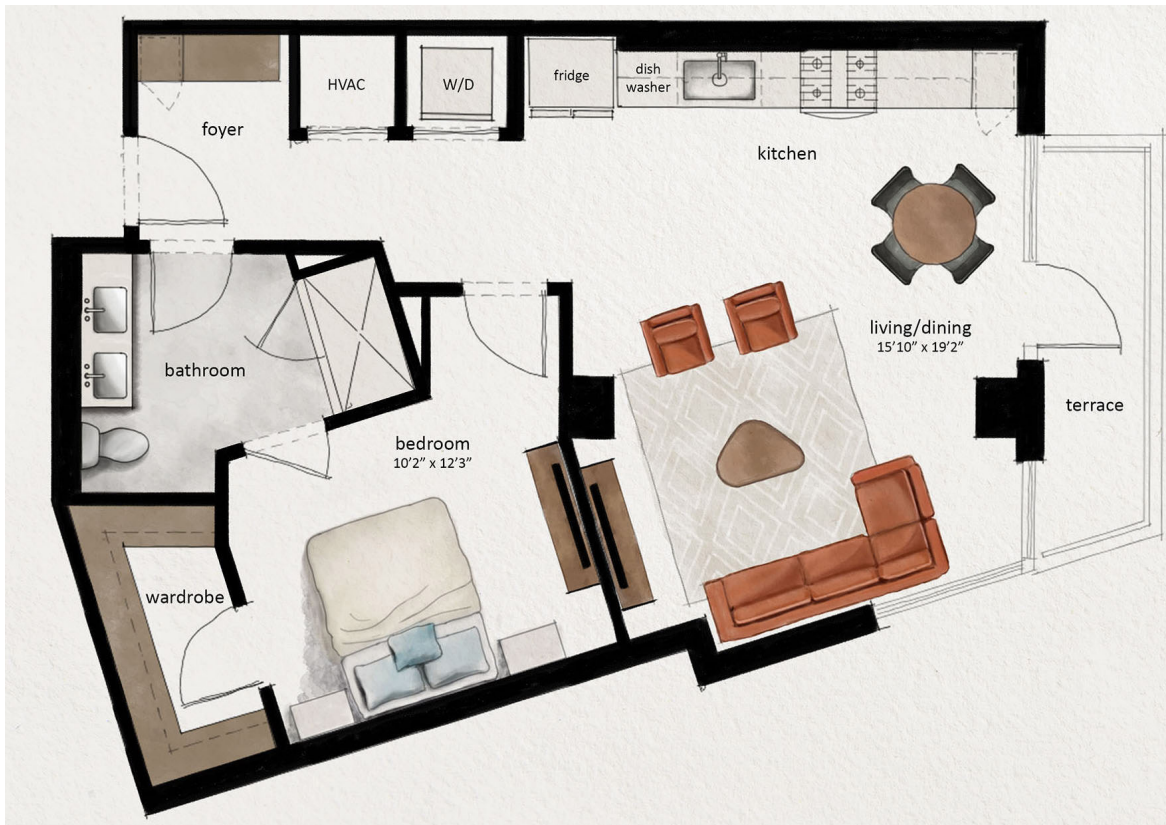

A7

1 BED | 1 BATH

786

SQ. FT.

fallyn

110 19th Avenue S | Nashville, TN 37203

livefallyn.com

Floor plans are artist's rendering. All dimensions are approximate. Actual product and specifications may vary in dimension or detail. Not all features are available in every apartment. Prices and availability are subject to change. Please see a representative for details.