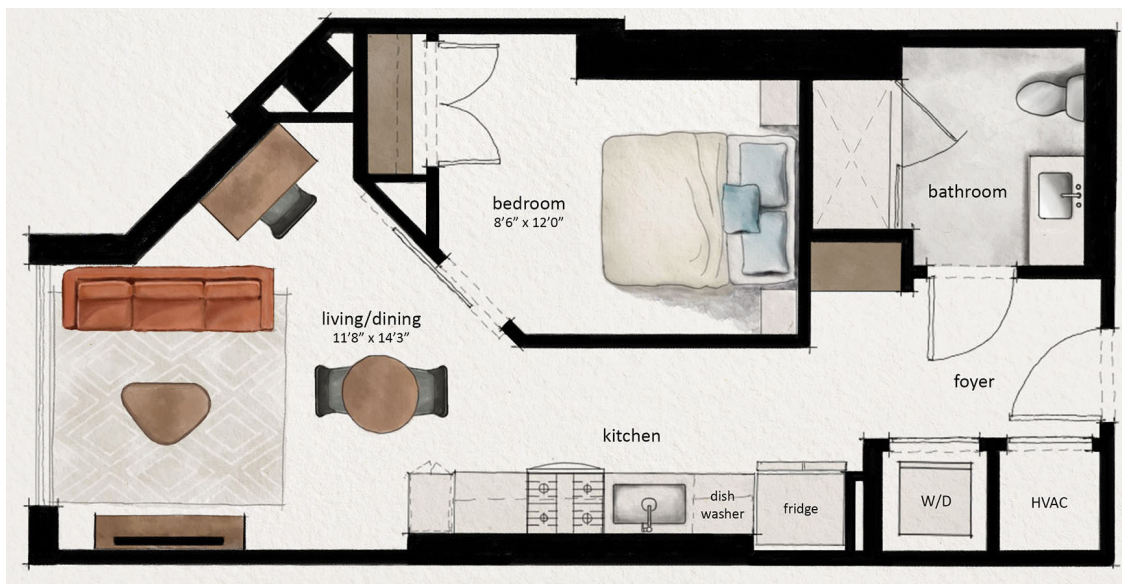

S3

STUDIO | 1 BATH

572

SQ. FT.

fallyn

110 19th Avenue S | Nashville, TN 37203

livefallyn.com

Floor plans are artist's rendering. All dimensions are approximate. Actual product and specifications may vary in dimension or detail. Not all features are available in every apartment. Prices and availability are subject to change. Please see a representative for details.