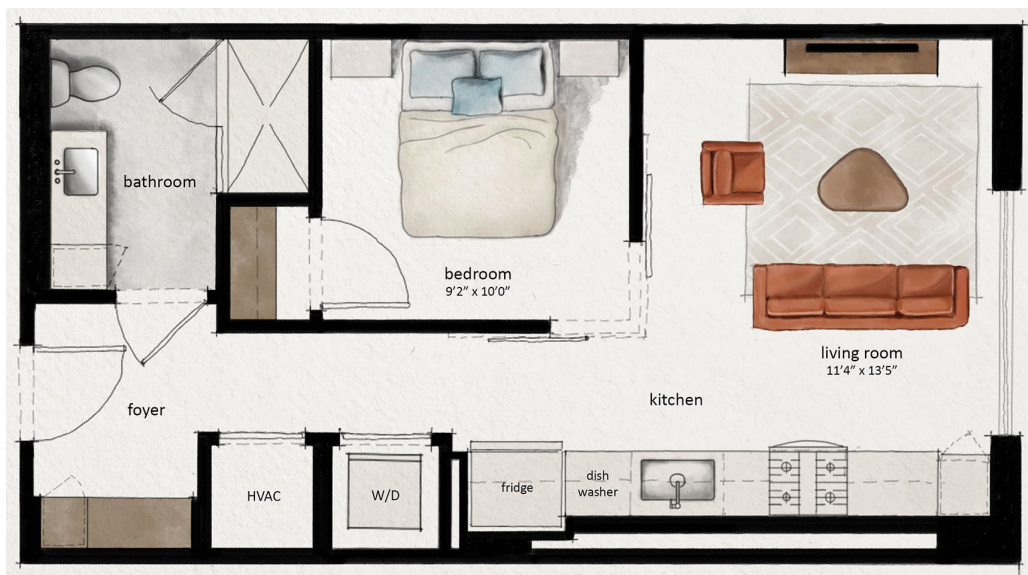

S1

STUDIO | 1 BATH

553

SQ. FT.

fallyn

110 19th Avenue S | Nashville, TN 37203

livefallyn.com

Floor plans are artist's rendering. All dimensions are approximate. Actual product and specifications may vary in dimension or detail. Not all features are available in every apartment. Prices and availability are subject to change. Please see a representative for details.