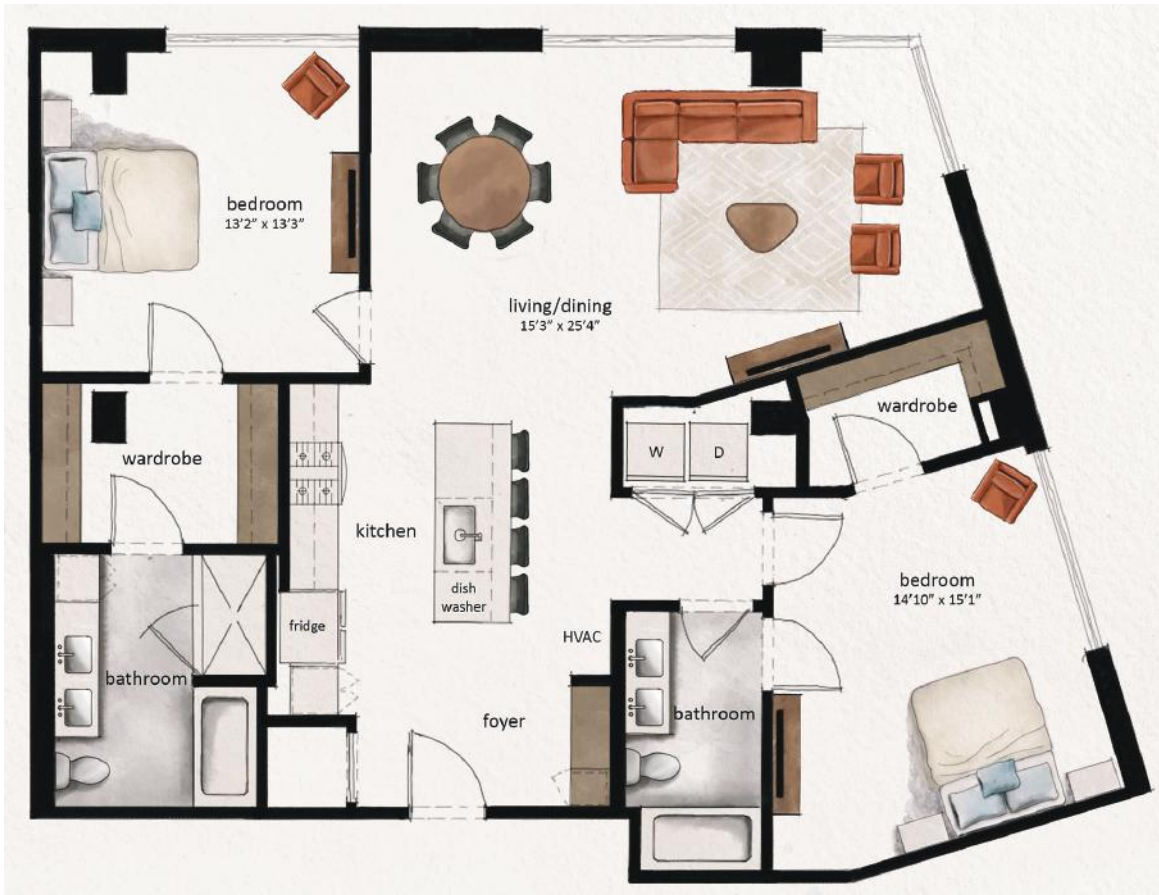

B5

2 BED | 2 BATH

1378

SQ. FT.

	110 19th Avenue S Nashville, TN 37203
	livefallyn.com

Floor plans are artist's rendering. All dimensions are approximate. Actual product and specifications may vary in dimension or detail. Not all features are available in every apartment home. Prices and availability are subject to change. Rent is based on monthly frequency. Additional fees may apply, such as but not limited to package delivery, trash, water, amenities, etc. Please see a representative for details.