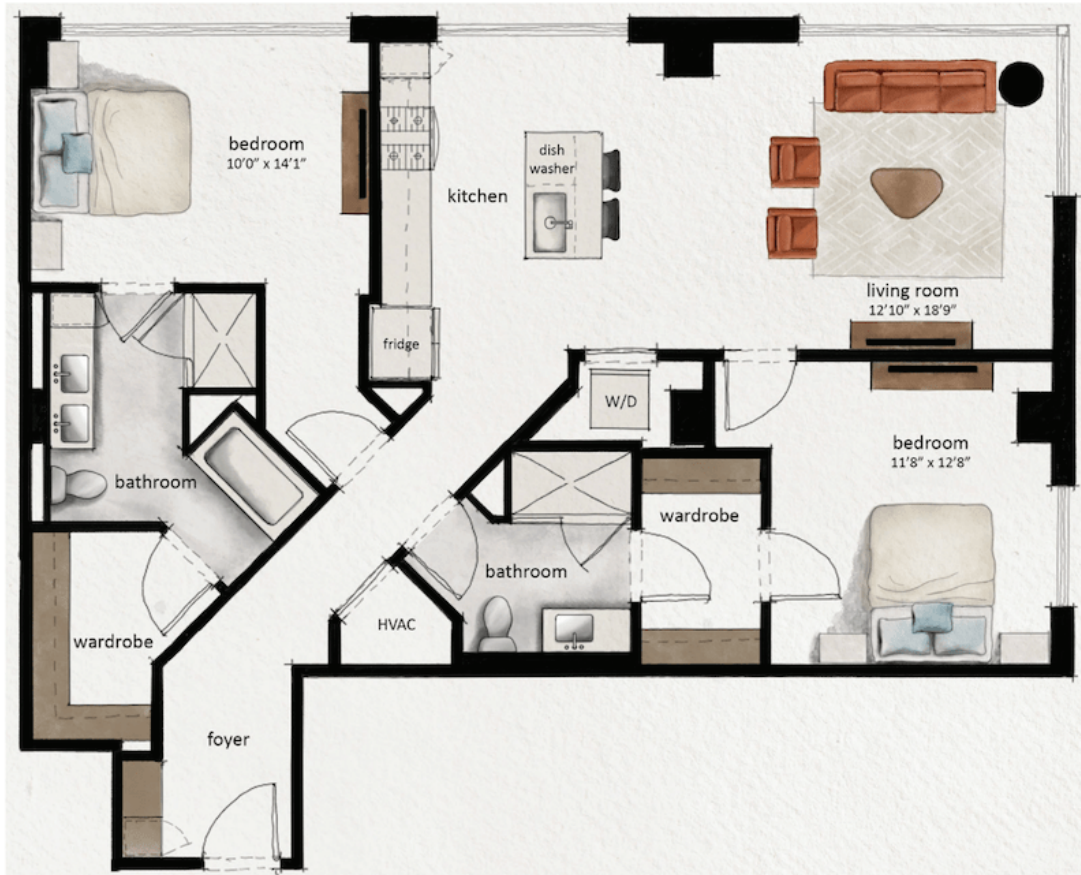

B3A

2 BED | 2 BATH

1247

SQ. FT.

	110 19th Avenue S Nashville, TN 37203
	livefallyn.com

Floor plans are artist's rendering. All dimensions are approximate. Actual product and specifications may vary in dimension or detail. Not all features are available in every apartment home. Prices and availability are subject to change. Rent is based on monthly frequency. Additional fees may apply, such as but not limited to package delivery, trash, water, amenities, etc. Please see a representative for details.