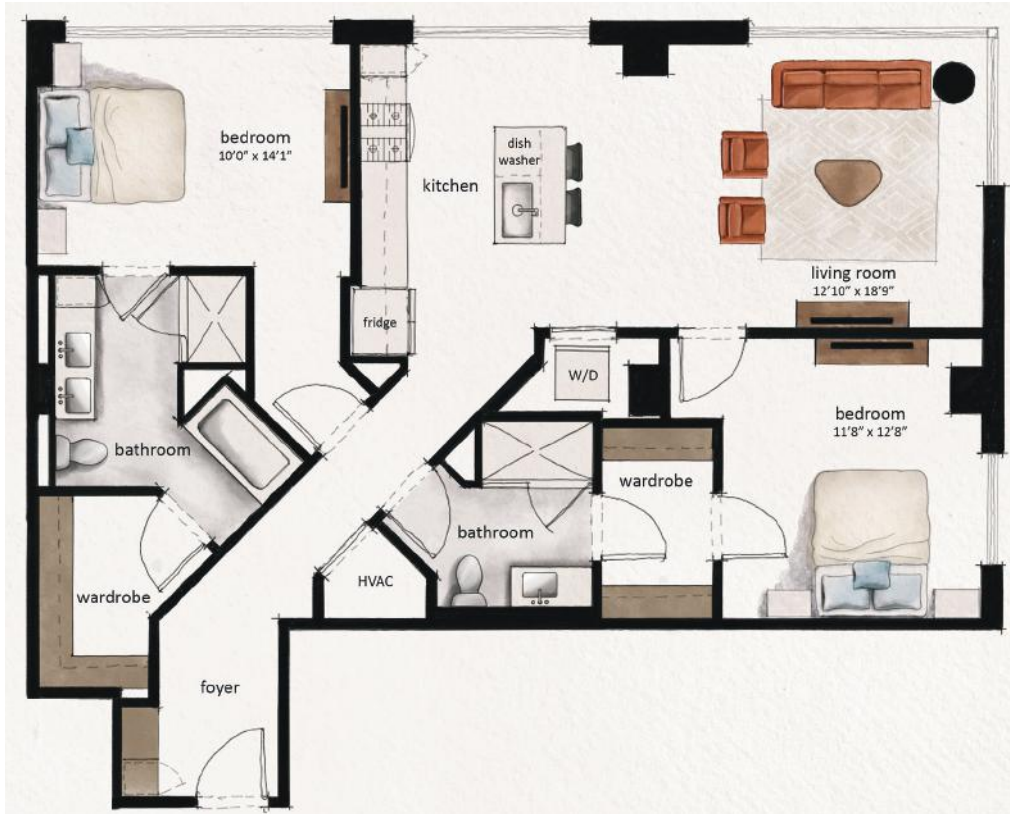

B3

2 BED | 2 BATH

1247

SQ. FT.

	110 19th Avenue S Nashville, TN 37203
	livefallyn.com

Floor plans are artist's rendering. All dimensions are approximate. Actual product and specifications may vary in dimension or detail. Not all features are available in every apartment home. Prices and availability are subject to change. Rent is based on monthly frequency. Additional fees may apply, such as but not limited to package delivery, trash, water, amenities, etc. Please see a representative for details.