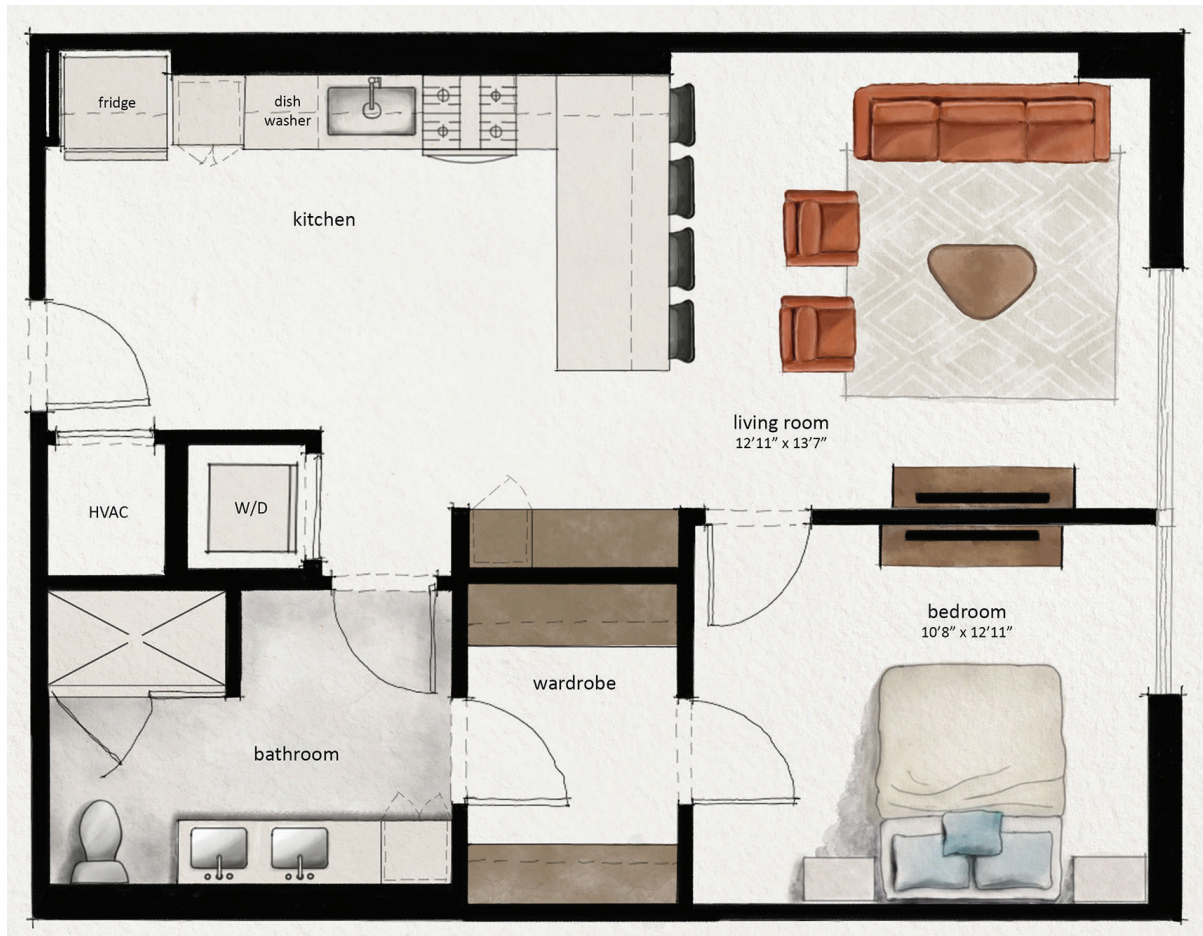

A9

1 BED | 1 BATH

800

SQ. FT.

	110 19th Avenue S Nashville, TN 37203
	livefallyn.com

Floor plans are artist's rendering. All dimensions are approximate. Actual product and specifications may vary in dimension or detail. Not all features are available in every apartment home. Prices and availability are subject to change. Rent is based on monthly frequency. Additional fees may apply, such as but not limited to package delivery, trash, water, amenities, etc. Please see a representative for details.