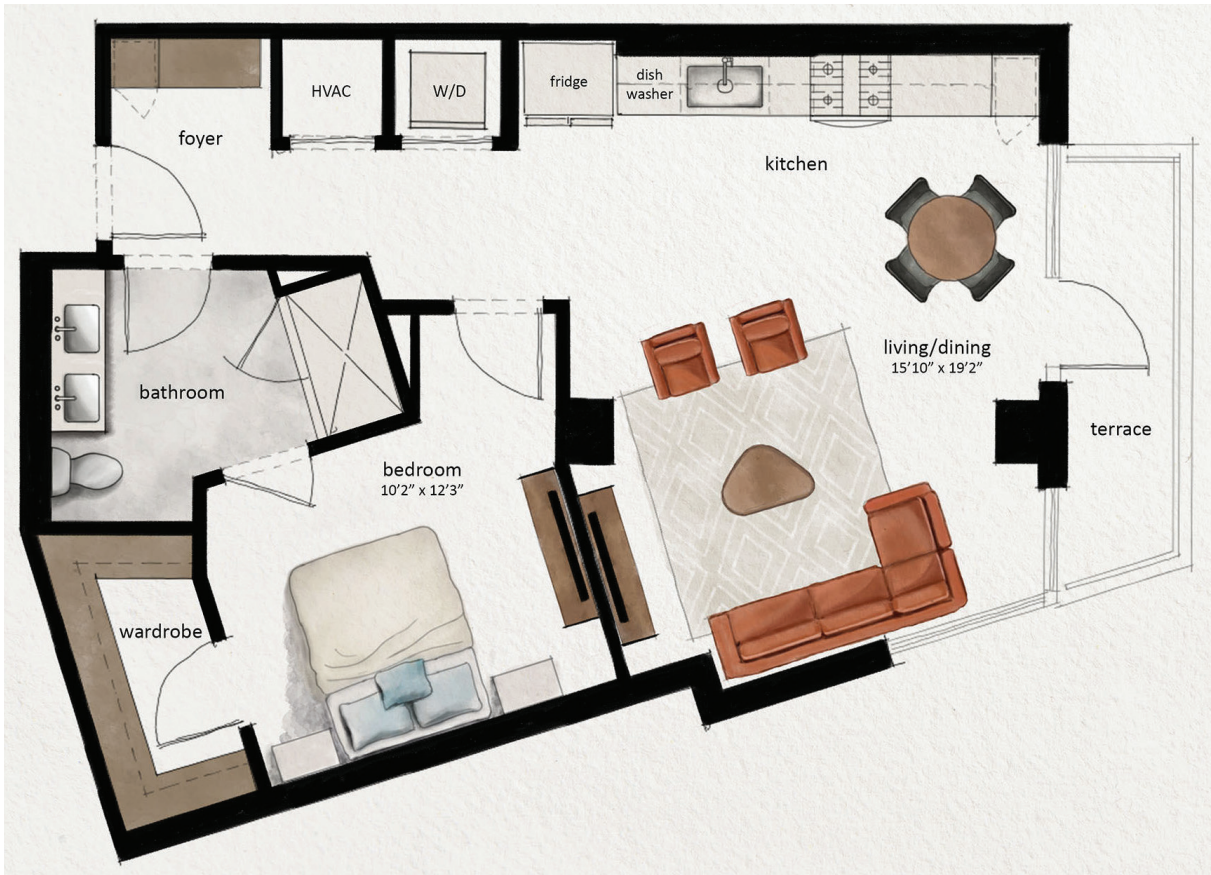

A7

1 BED | 1 BATH

786

SQ. FT.

	110 19th Avenue S Nashville, TN 37203
	livefallyn.com

Floor plans are artist's rendering. All dimensions are approximate. Actual product and specifications may vary in dimension or detail. Not all features are available in every apartment home. Prices and availability are subject to change. Rent is based on monthly frequency. Additional fees may apply, such as but not limited to package delivery, trash, water, amenities, etc. Please see a representative for details.