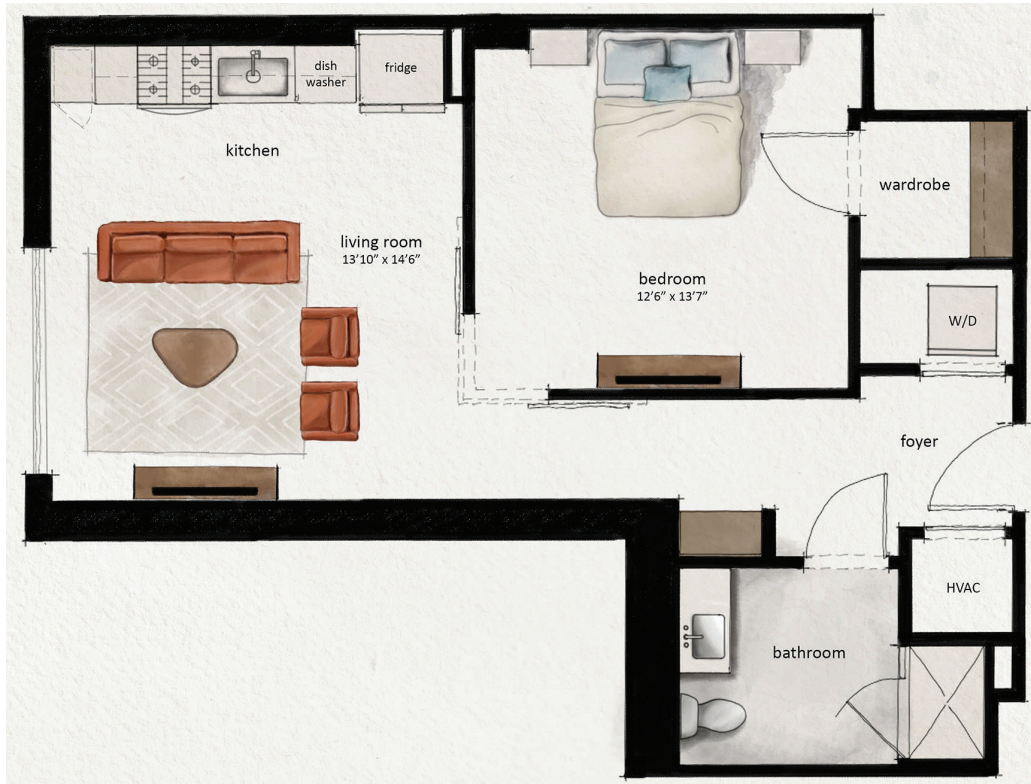

A3

1 BED | 1 BATH

696

SQ. FT.

	110 19th Avenue S Nashville, TN 37203
	livefallyn.com

Floor plans are artist's rendering. All dimensions are approximate. Actual product and specifications may vary in dimension or detail. Not all features are available in every apartment home. Prices and availability are subject to change. Rent is based on monthly frequency. Additional fees may apply, such as but not limited to package delivery, trash, water, amenities, etc. Please see a representative for details.