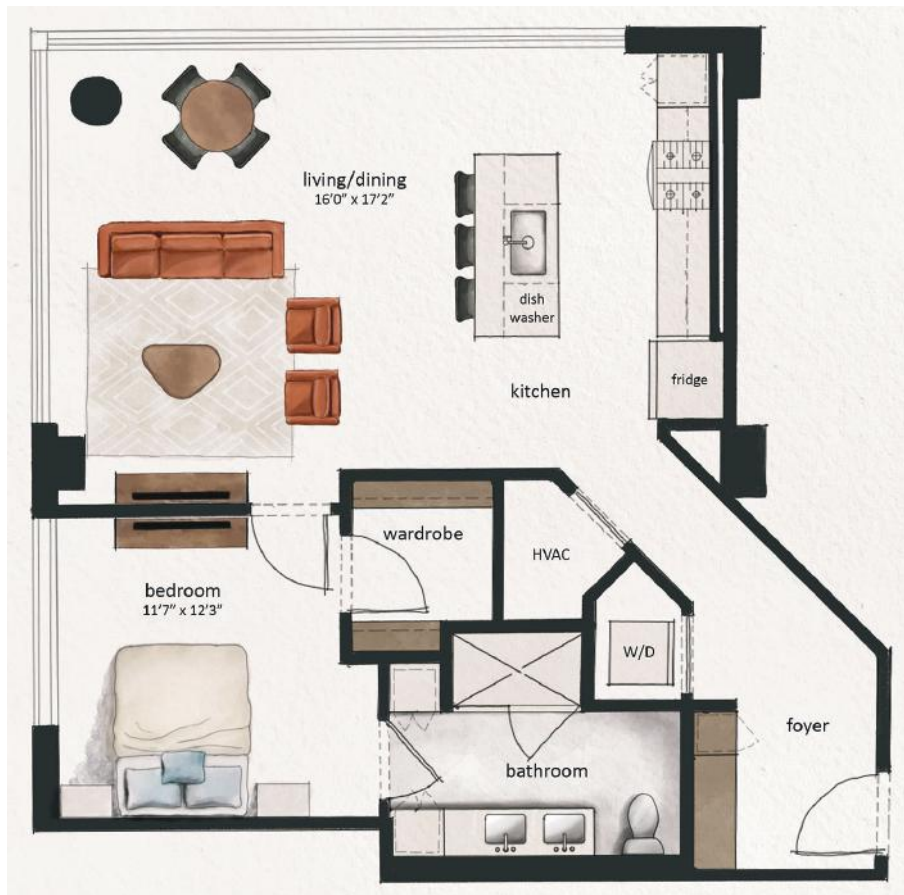

A11

1 BED | 1 BATH

896

SQ. FT.

	110 19th Avenue S Nashville, TN 37203
	livefallyn.com

Floor plans are artist's rendering. All dimensions are approximate. Actual product and specifications may vary in dimension or detail. Not all features are available in every apartment home. Prices and availability are subject to change. Rent is based on monthly frequency. Additional fees may apply, such as but not limited to package delivery, trash, water, amenities, etc. Please see a representative for details.