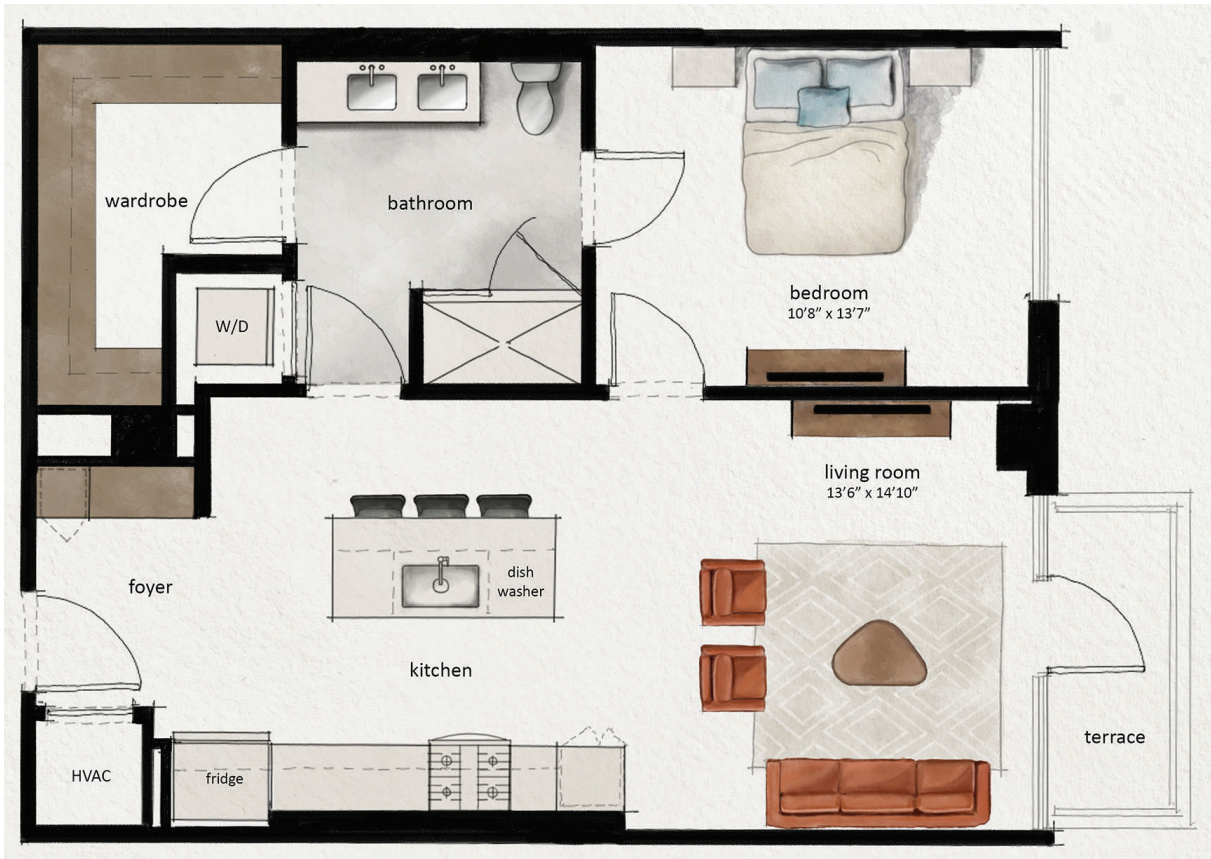

A10

1 BED | 1 BATH

813

SQ. FT.

	110 19th Avenue S Nashville, TN 37203
	livefallyn.com

Floor plans are artist's rendering. All dimensions are approximate. Actual product and specifications may vary in dimension or detail. Not all features are available in every apartment home. Prices and availability are subject to change. Rent is based on monthly frequency. Additional fees may apply, such as but not limited to package delivery, trash, water, amenities, etc. Please see a representative for details.